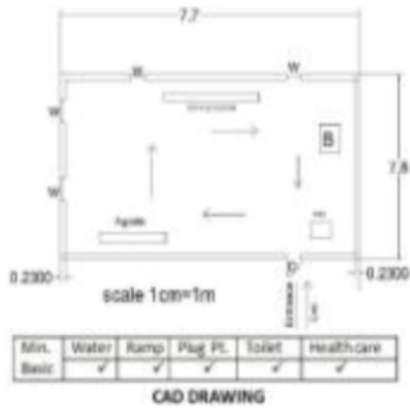

Nazri Naksha

Google Map View

Polling Station Building Front View

Polling Station Front View

Cad View

Key MAP View