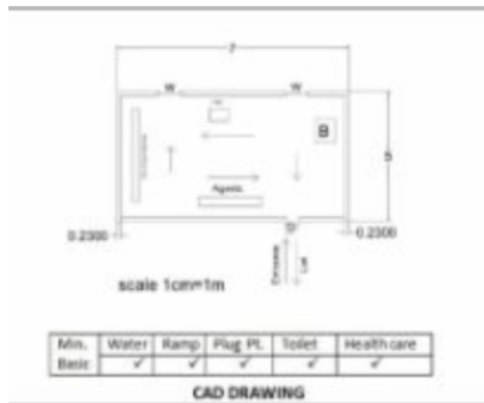

Nazri Naksha

Google Map View

Polling Station Building Front View

Polling Station Front View

Cad View

Key MAP View