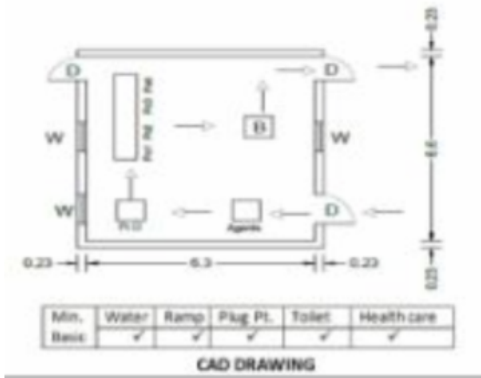

Nazri Naksha

Google Map View

Cad View