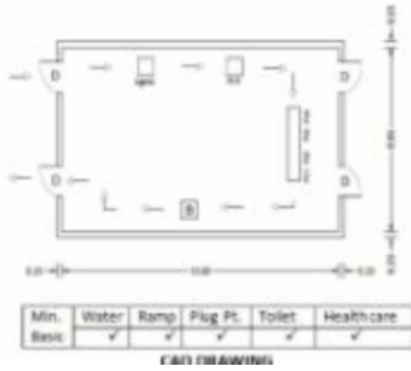

Nazri Naksha

Google Map View