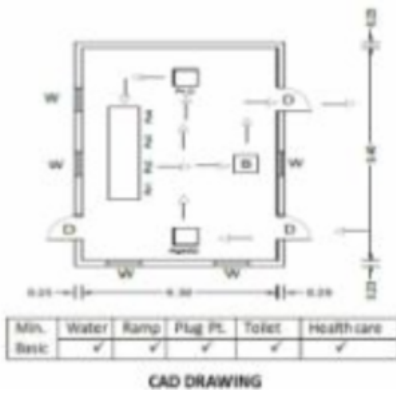

Nazri Naksha

Google Map View

Cad View