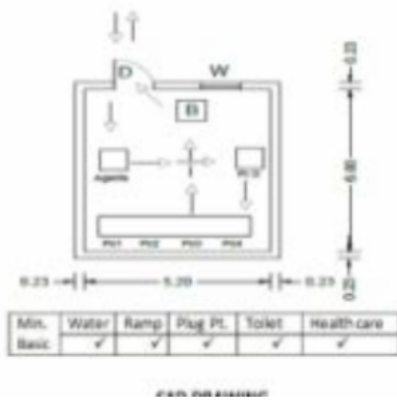

Nazri Naksha

Google Map View

Polling Station Building Front View

Polling Station Front View

Cad View

Key MAP View