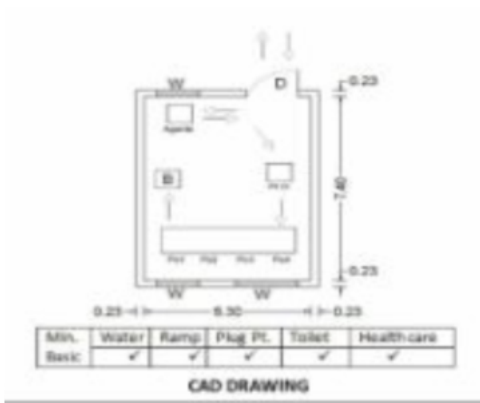

Nazri Naksha

Google Map View

Cad View