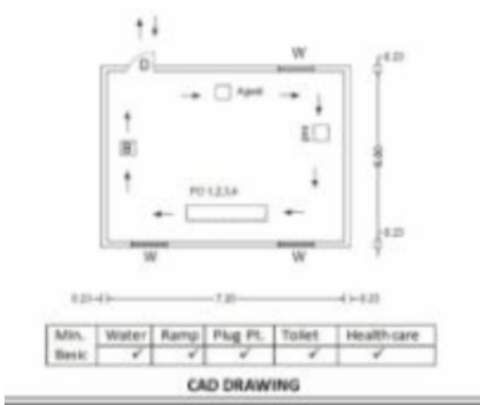

Nazri Naksha

Google Map View

Polling Station Building Front View

Polling Station Front View

Cad View

Key MAP View