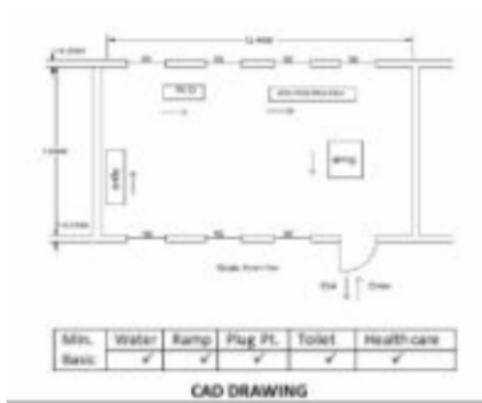

Nazri Naksha

Google Map View

Polling Station Building Front View

Polling Station Front View

Cad View

Key MAP View