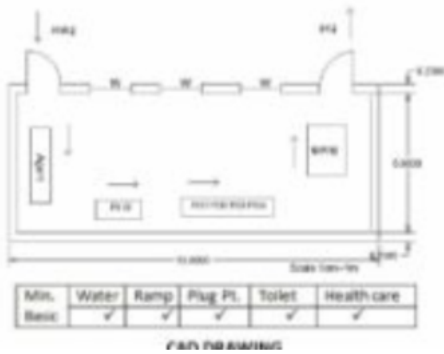

Nazri Naksha

Google Map View