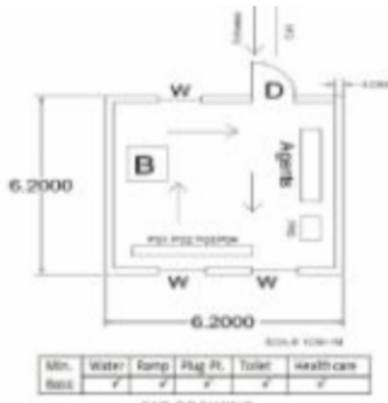

Nazri Naksha

Google Map View

Polling Station Building Front View

Polling Station Front View

Cad View

Key MAP View