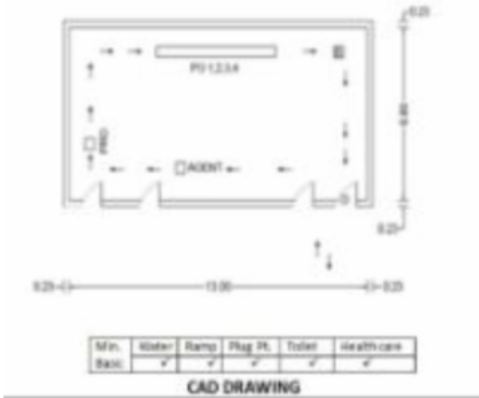

Nazri Naksha

Google Map View

Polling Station Building Front View

Polling Station Front View

Cad View

Key MAP View