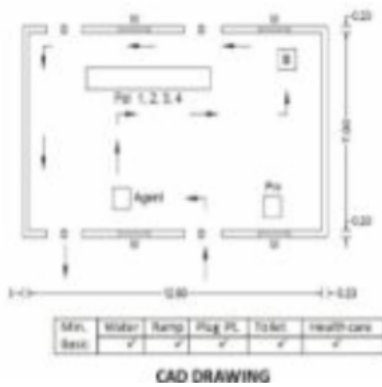

Nazri Naksha

Google Map View

Cad View