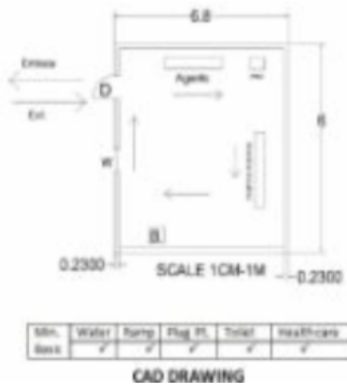

Nazri Naksha

Google Map View

Cad View