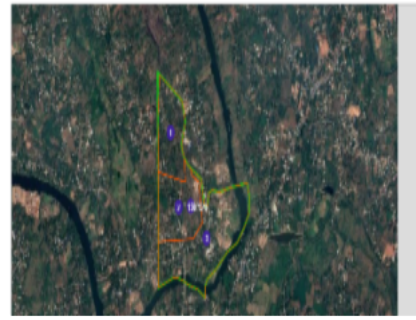

Nazri Naksha

Google Map View