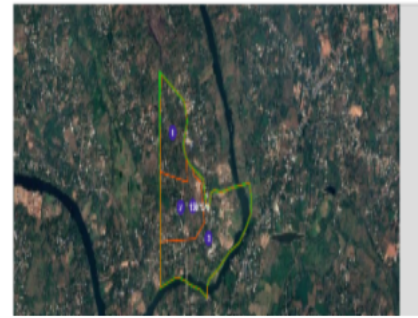

Nazri Naksha

Google Map View