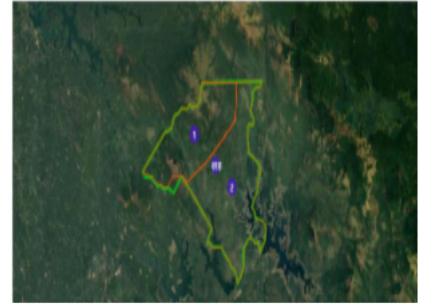

Nazri Naksha

Google Map View