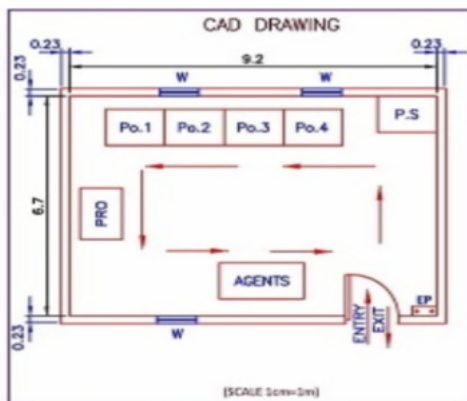

Nazri Naksha

Google Map View

Cad View