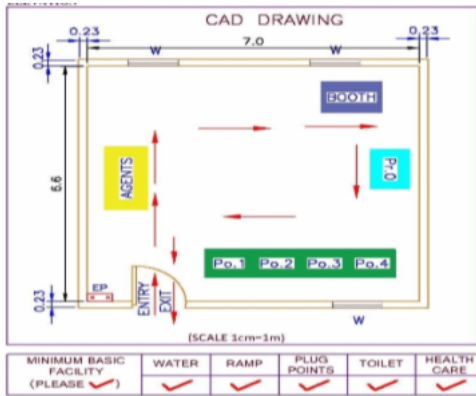

Nazri Naksha

Google Map View

Polling Station Building Front View

Polling Station Front View

Cad View

Key MAP View