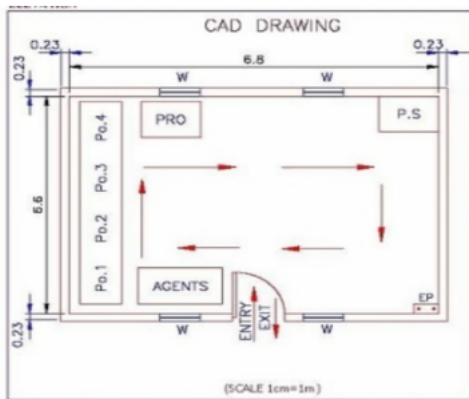

Nazri Naksha

Google Map View

Polling Station Building Front View

Polling Station Front View

Cad View

Key MAP View