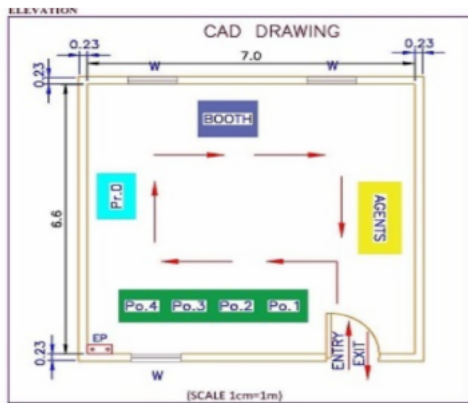

Nazri Naksha

Google Map View

Cad View