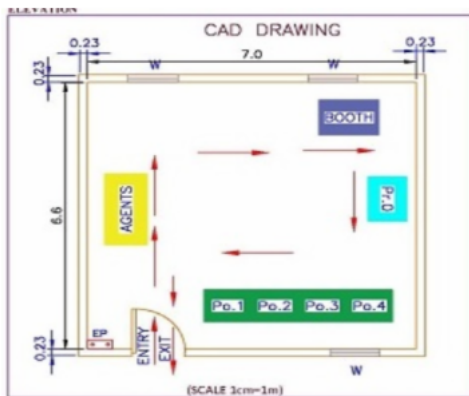

Google Map View

Cad View