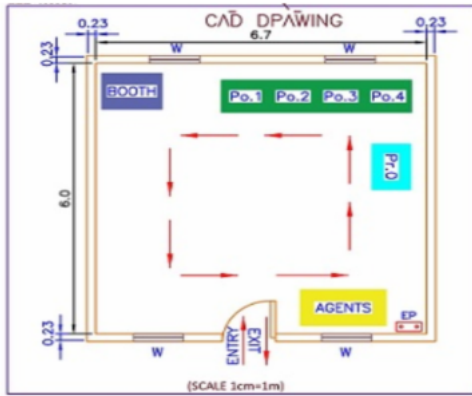

Nazri Naksha

Google Map View

Polling Station Building Front View

Polling Station Front View

Cad View

Key MAP View