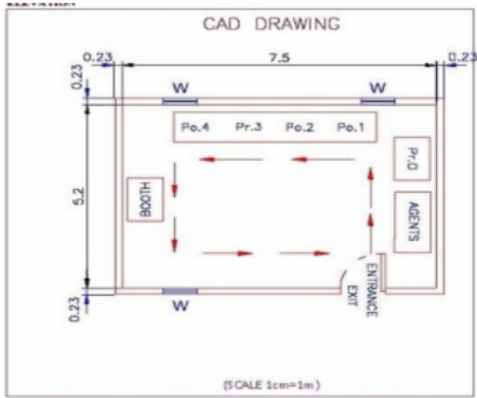

Nazri Naksha

Google Map View

Polling Station Building Front View

Polling Station Front View

Cad View

Key MAP View