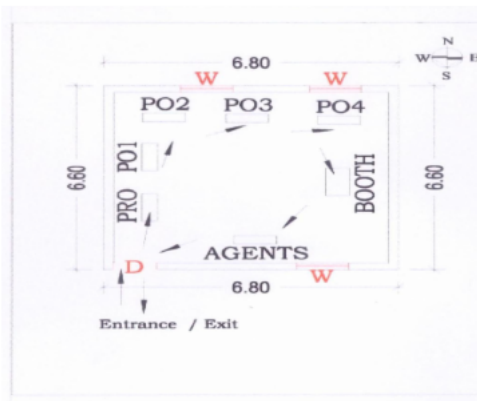

Nazri Naksha

Google Map View

Polling Station Building Front View

Polling Station Front View

Cad View

Key MAP View