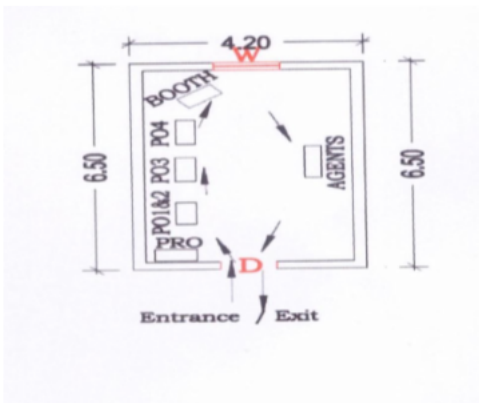

Nazri Naksha

Google Map View

Polling Station Building Front View

Polling Station Front View

Cad View

Key MAP View