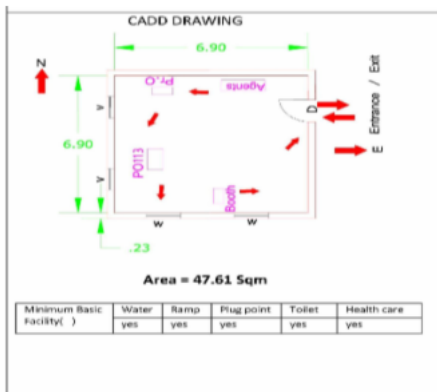

Nazri Naksha

Google Map View

Polling Station Building Front View

Polling Station Front View

Cad View

Key MAP View