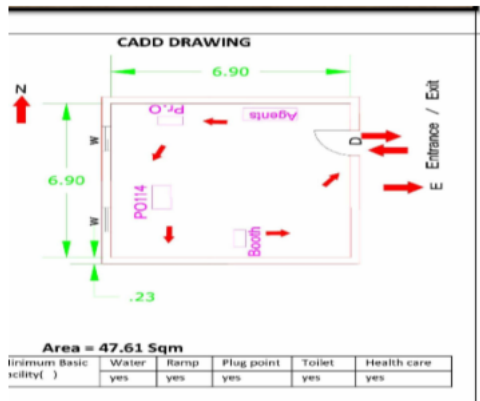

Nazri Naksha

Google Map View

Polling Station Building Front View

Polling Station Front View

Cad View

Key MAP View