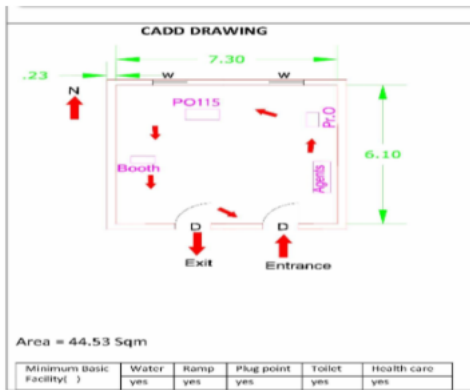

Nazri Naksha

Google Map View

Polling Station Building Front View

Polling Station Front View

Cad View

Key MAP View