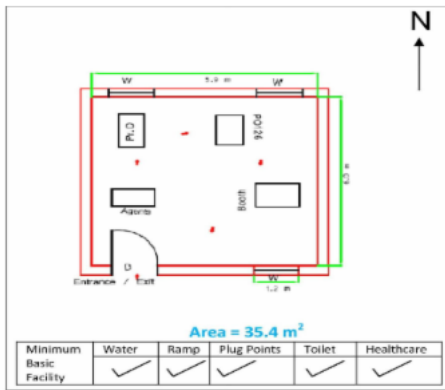

Nazri Naksha

Google Map View

Polling Station Building Front View

Polling Station Front View

Cad View

Key MAP View