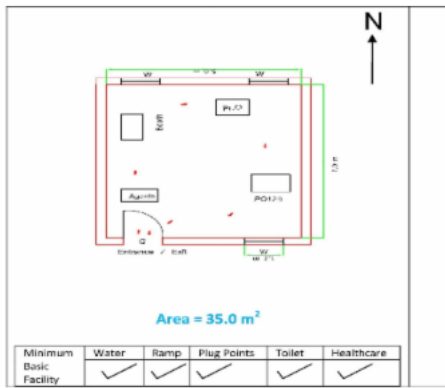

Nazri Naksha

Google Map View

Polling Station Building Front View

Polling Station Front View

Cad View

Key MAP View