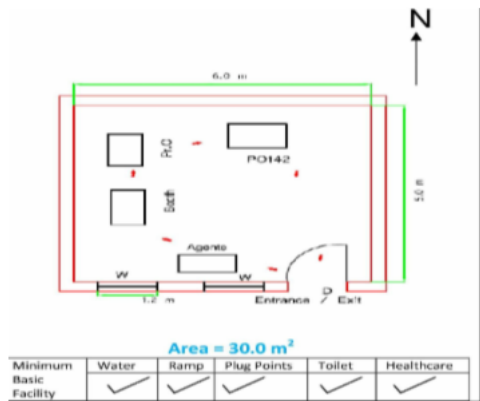

Nazri Naksha

Google Map View

Polling Station Building Front View

Polling Station Front View

Cad View

Key MAP View