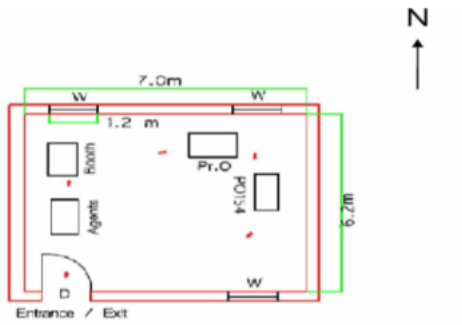

Google Map View

Courtesy- Google Map

Polling Station Building Front View

ELEVATION

Polling Station Front View

ELEVATION

Cad View

Area = 43.4 m²