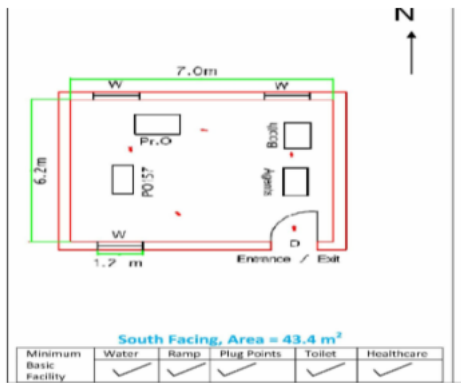

Nazri Naksha

Google Map View

Polling Station Building Front View

Polling Station Front View

Cad View

Key MAP View