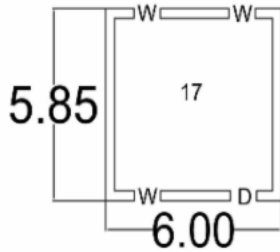

Google Map View

Polling Station Building Front View

ACTUAL PHOTOGRAPH OF POLLING STATION

Polling Station Front View

ACTUAL PHOTOGRAPH OF POLLING STATION

Cad View

CAD DRAWING

MINIMUM BASIC FACILITY	WATER	RAMP	PLUG POINTS	TOILET	HEALTHCARE
	✓	✓	✓	✓	✓