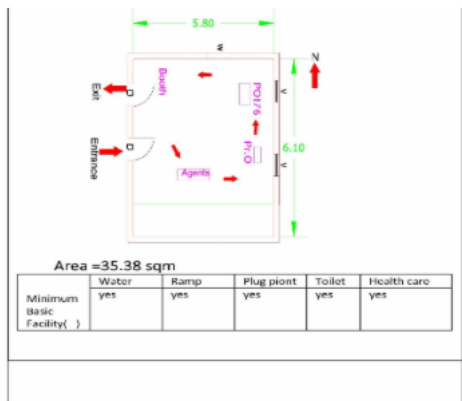

Nazri Naksha

Google Map View

Polling Station Building Front View

Polling Station Front View

Cad View

Key MAP View