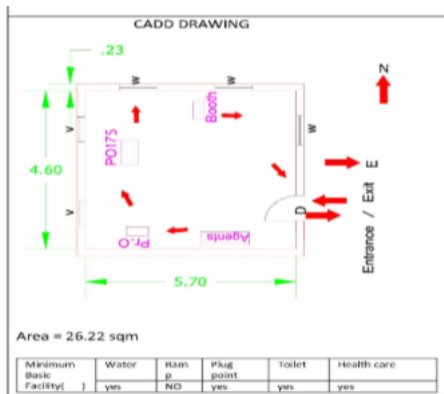

Nazri Naksha

Google Map View

Polling Station Building Front View

Polling Station Front View

Cad View

Key MAP View