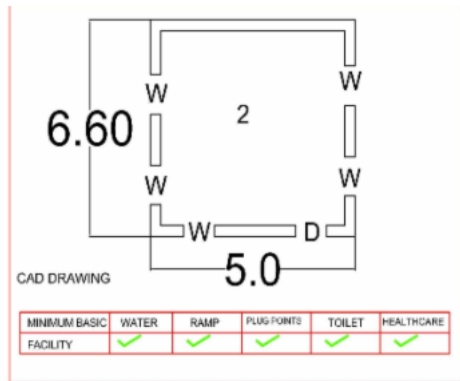

Nazri Naksha

Google Map View

Polling Station Building Front View

Polling Station Front View

Cad View

Key MAP View