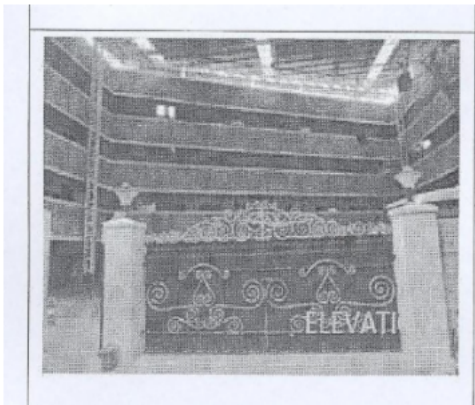

Polling Station Building Front View