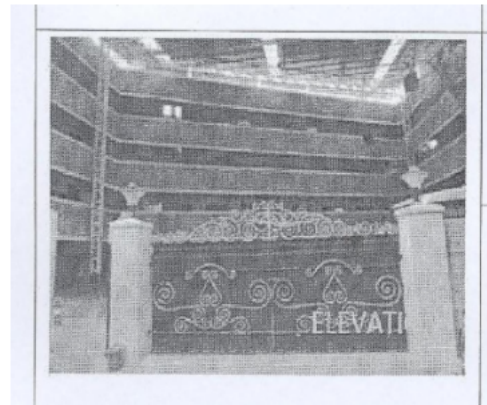

Polling Station Front View