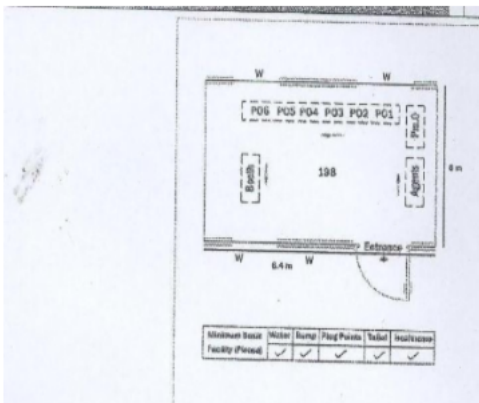

Nazri Naksha

Google Map View

Polling Station Building Front View

Polling Station Front View

Cad View

Key MAP View