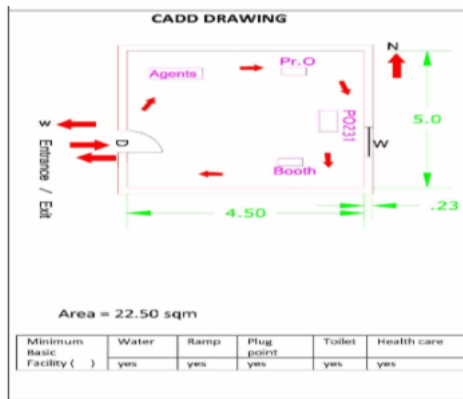

Nazri Naksha

Google Map View

Polling Station Building Front View

Polling Station Front View

Cad View

Key MAP View