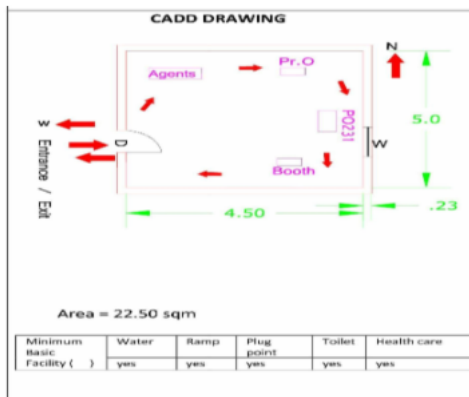

Nazri Naksha

Google Map View

Polling Station Building Front View

Polling Station Front View

Cad View

Key MAP View