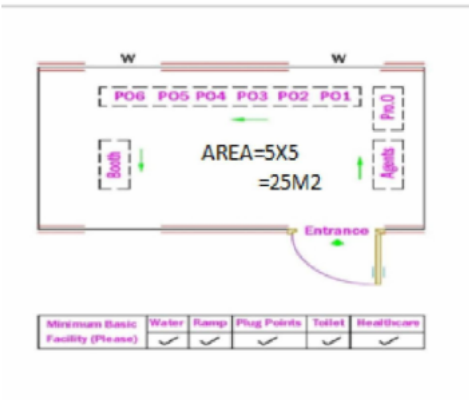

Nazri Naksha

Google Map View

Polling Station Building Front View

Polling Station Front View

Cad View

Key MAP View