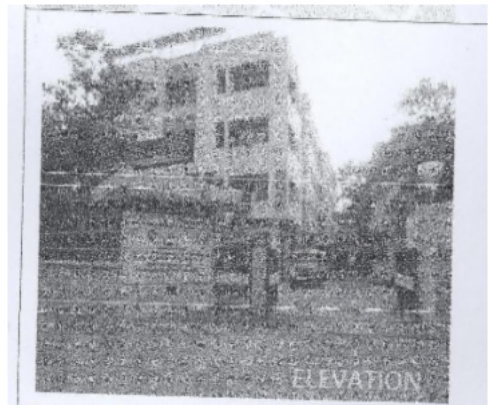

Polling Station Front View