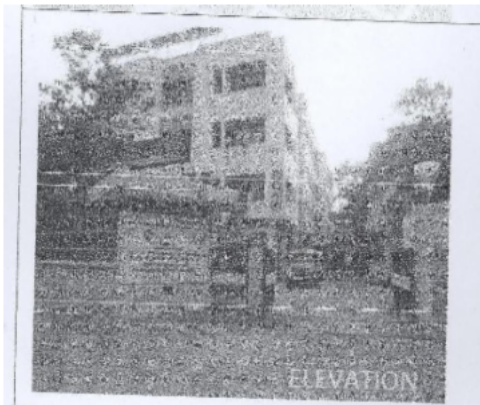

Polling Station Building Front View