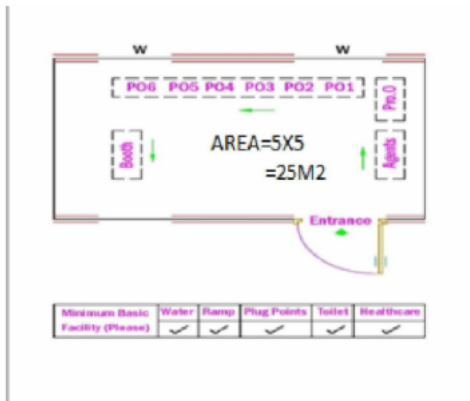

Nazri Naksha

Google Map View

Polling Station Building Front View

Polling Station Front View

Cad View

Key MAP View