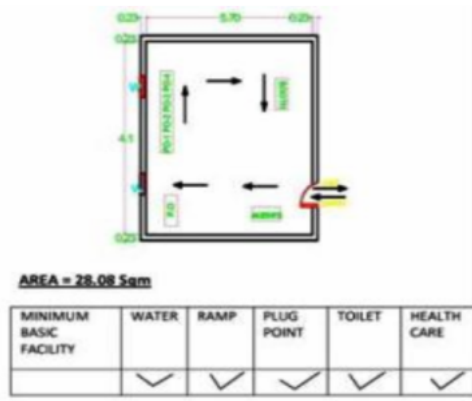

Nazri Naksha

Google Map View

Polling Station Building Front View

Polling Station Front View

Cad View

Key MAP View