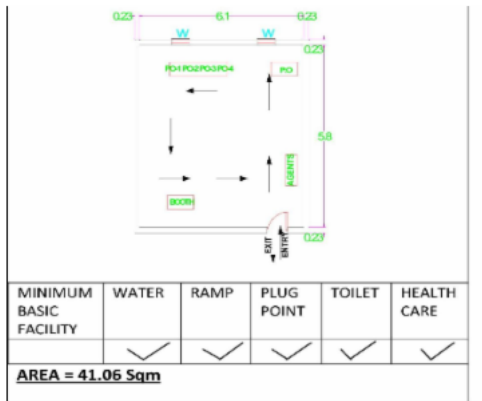

Nazri Naksha

Google Map View

Polling Station Building Front View

Polling Station Front View

Cad View

Key MAP View