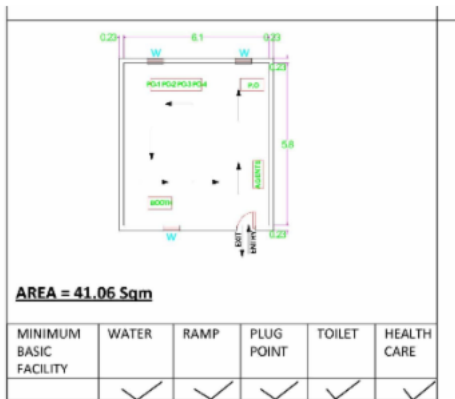

Nazri Naksha

Google Map View

Polling Station Building Front View

Polling Station Front View

Cad View

Key MAP View