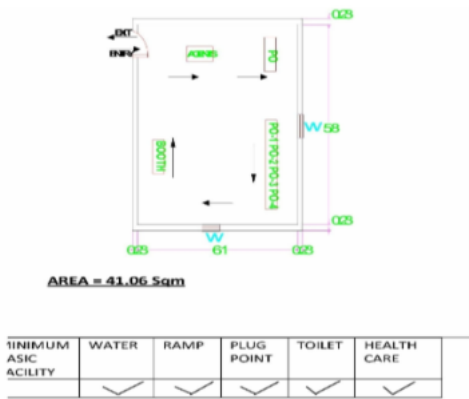

Nazri Naksha

Google Map View

Polling Station Building Front View

Polling Station Front View

Cad View

Key MAP View