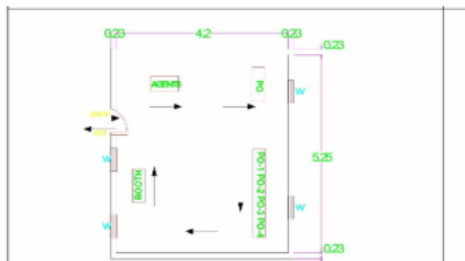

Google Map View

Polling Station Building Front View

ELEVATION

Polling Station Front View

ELEVATION

Cad View

AREA = 26.60 Sqm

MINIMUM BASIC FACILITY	WATER	RAMP	PLUG POINT	TOILET	HEALTH CARE
	✓	✓	✓	✓	✓