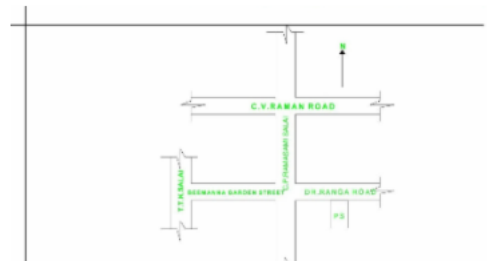

Key MAP View

KEY MAP

- (A) LANDMARKS
- (B) ROAD NAMES
- (C) TRAFFIC FLOW